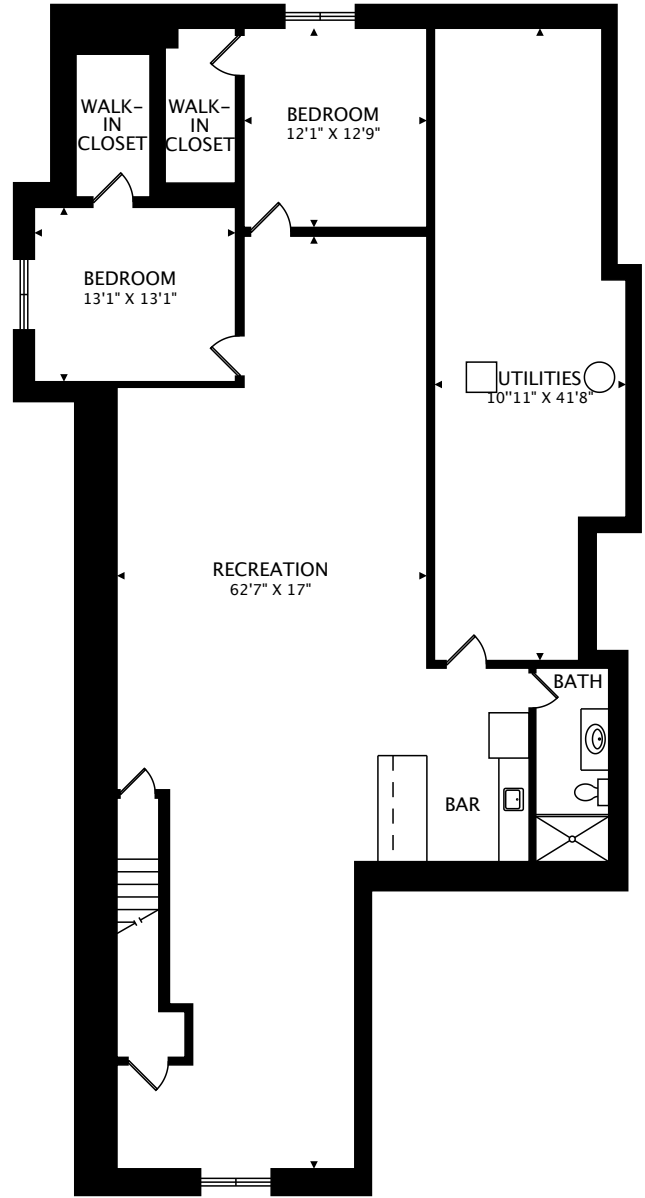

MAIN
2474 sq ft

LOWER
1511 sq ft

TOTAL

2474 sq ft + 1511 sf ft BELOW GRADE

by KayserPhotography
real.vision | www.kayser.photography

CAPTURED ON: 27 APR 2018
DIMENSIONS, AREAS, LAYOUTS AND DETAILS ARE APPROXIMATE
AND SHOULD BE CONSIDERED ILLUSTRATIVE ONLY.