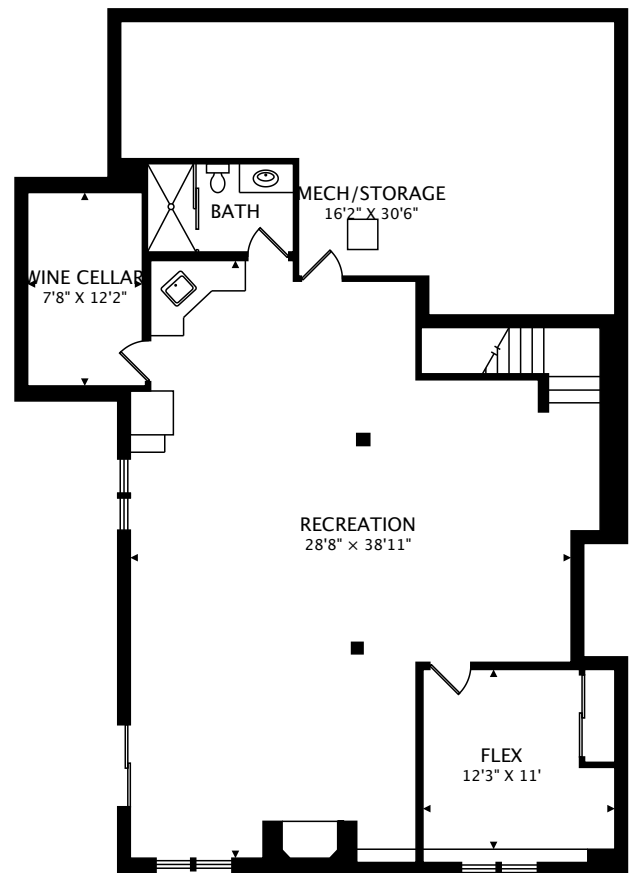

MAIN
1928

LOWER
1266

TOTAL
1928 SQ FT MAIN LEVEL + 1266 BELOW GRADE

CAPTURED ON: 14 APR 2018
DIMENSIONS, AREAS, LAYOUTS AND DETAILS ARE APPROXIMATE
AND SHOULD BE CONSIDERED ILLUSTRATIVE ONLY.